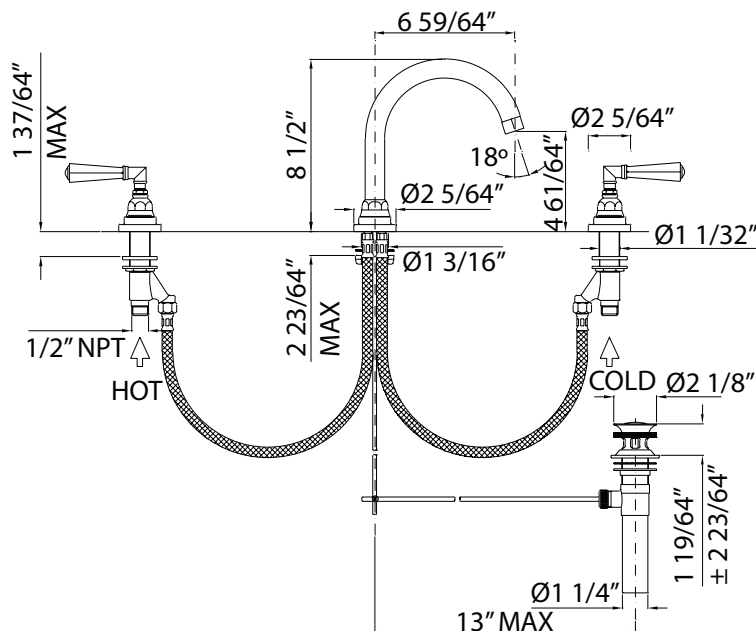

WARRANTY

- Limited Lifetime Warranty